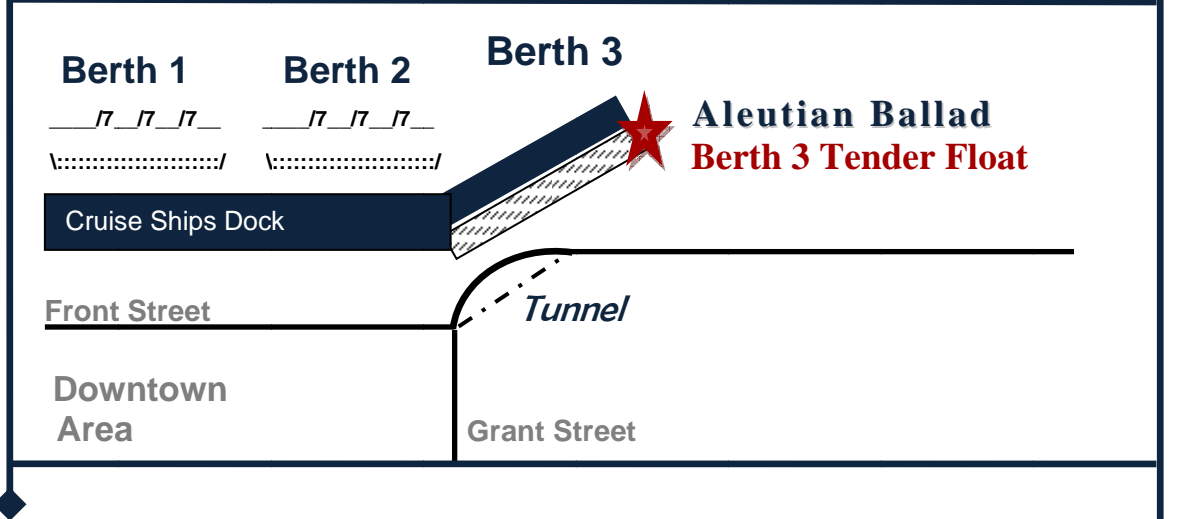

Bering Sea Crab Fishermen's Tour SM

How to locate the F/V Aleutian Ballad.

MAIN CRUISE SHIP DOCK _ KETCHIKAN, ALASKA

How close is it to the Cruise Ship Dock?

- ❖ Easy to find.
- ❖ Simple to access.
- ❖ Convenient to downtown.

CFISHADVENTURES.COM

Guests are asked to locate a **BERING SEA CRAB FISHERMEN'S TOUR SM Representative** on the Main Cruise Ships Dock **30 MINUTES PRIOR** to their **scheduled departure.**

If you are unable to locate the Tour representative **at least 15 MINUTES PRIOR** to your departure - **PROCEED DIRECTLY** - to the Aleutian Ballad at the **BERTH 3 TENDER FLOAT** for your Tour.